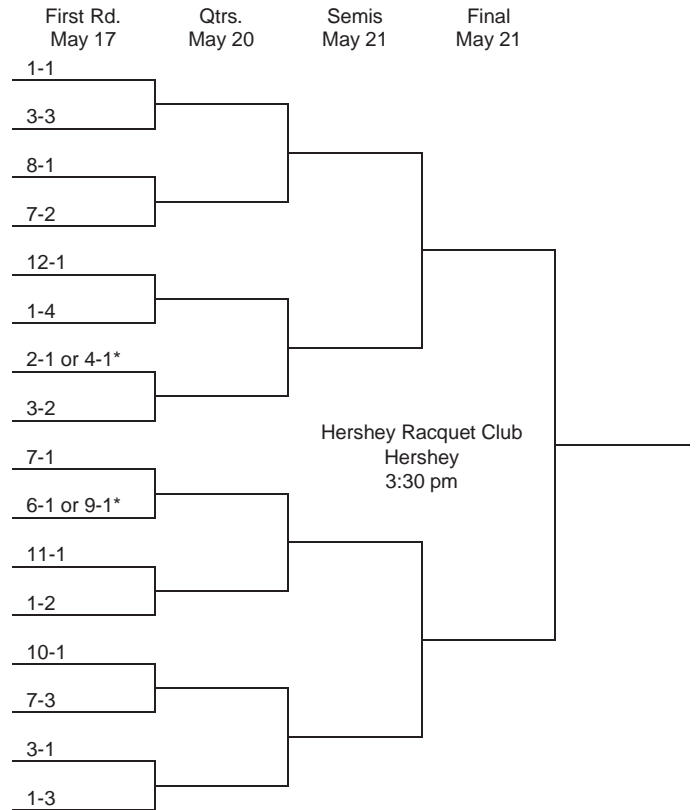

**2015 PIAA AA GIRLS' TEAM TENNIS CHAMPIONSHIP**

**2015 PIAA AAA GIRLS' TEAM TENNIS CHAMPIONSHIP**

\*Indicates District combined with another District to form a Region.

**2015 PIAA AA GIRLS' SINGLES AND DOUBLES TENNIS CHAMPIONSHIP**

**2015 PIAA AAA GIRLS' SINGLES AND DOUBLES TENNIS CHAMPIONSHIP**

\*Indicates District combined with another District to form a Region.

**2016 PIAA AA BOYS' TEAM TENNIS CHAMPIONSHIP**

\*Indicates District combined with another District to form a Region.

**2016 PIAA AAA BOYS' TEAM TENNIS CHAMPIONSHIP**

\*Indicates District combined with another District to form a Region.

**2016 PIAA AA BOYS' SINGLES AND DOUBLES  
TENNIS CHAMPIONSHIP**

**2016 PIAA AAA BOYS' SINGLES AND DOUBLES  
TENNIS CHAMPIONSHIP**