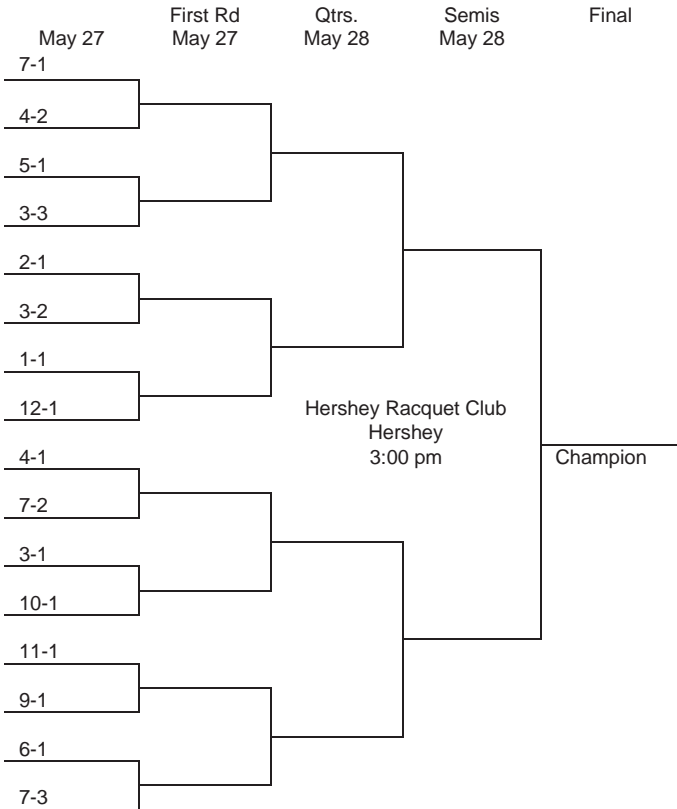

**2015 PIAA AA GIRLS' TEAM TENNIS CHAMPIONSHIP**

**2015 PIAA AAA GIRLS' TEAM TENNIS CHAMPIONSHIP**

\*Indicates District combined with another District to form a Region.

**2015 PIAA AA GIRLS' SINGLES AND DOUBLES TENNIS CHAMPIONSHIP**

**2015 PIAA AAA GIRLS' SINGLES AND DOUBLES TENNIS CHAMPIONSHIP**

\*Indicates District combined with another District to form a Region.

**2016 PIAA AA BOYS' TEAM TENNIS CHAMPIONSHIP**

\*Indicates District combined with another District to form a Region.

**2016 PIAA AAA BOYS' TEAM TENNIS CHAMPIONSHIP**

\*Indicates District combined with another District to form a Region.

**2016 PIAA AA BOYS' SINGLES AND DOUBLES  
TENNIS CHAMPIONSHIP**

**2016 PIAA AAA BOYS' SINGLES AND DOUBLES  
TENNIS CHAMPIONSHIP**