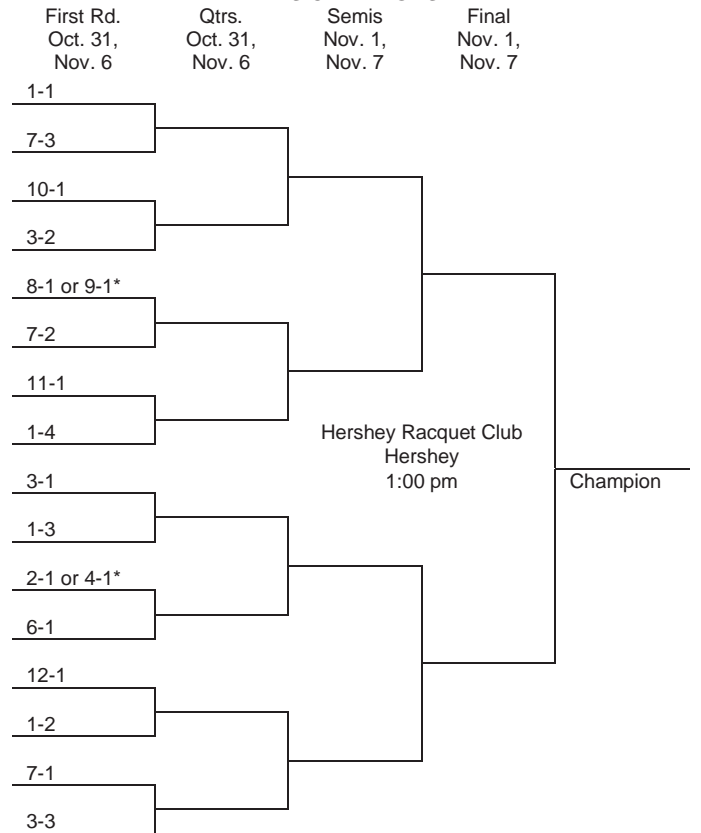

**2015 PIAA AA GIRLS' TEAM TENNIS CHAMPIONSHIP**

**2015 PIAA AAA GIRLS' TEAM TENNIS CHAMPIONSHIP**

\*Indicates District combined with another District to form a Region.

**2015 PIAA AA GIRLS' SINGLES AND DOUBLES TENNIS CHAMPIONSHIP**

**2015 PIAA AAA GIRLS' SINGLES AND DOUBLES TENNIS CHAMPIONSHIP**

\*Indicates District combined with another District to form a Region.

**2016 PIAA AA BOYS' TEAM TENNIS CHAMPIONSHIP**

\*Indicates District combined with another District to form a Region.

**2016 PIAA AAA BOYS' TEAM TENNIS CHAMPIONSHIP**

\*Indicates District combined with another District to form a Region.

**2016 PIAA AA BOYS' SINGLES AND DOUBLES  
TENNIS CHAMPIONSHIP**

**2016 PIAA AAA BOYS' SINGLES AND DOUBLES  
TENNIS CHAMPIONSHIP**