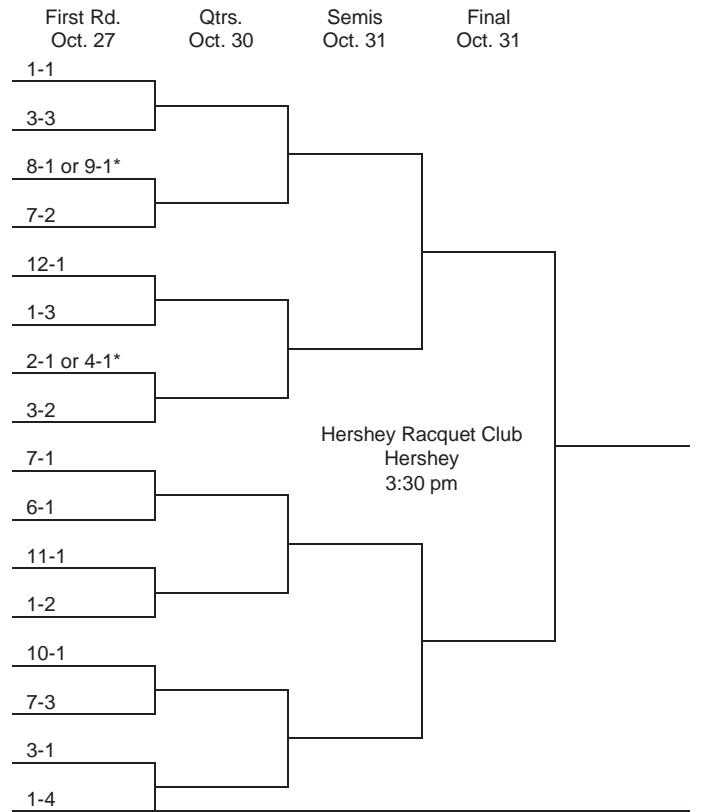

**2015 PIAA AA GIRLS' TEAM TENNIS CHAMPIONSHIP**

**2015 PIAA AAA GIRLS' TEAM TENNIS CHAMPIONSHIP**

\*Indicates District combined with another District to form a Region.

**2015 PIAA AA GIRLS' SINGLES AND DOUBLES TENNIS CHAMPIONSHIP**

**2015 PIAA AAA GIRLS' SINGLES AND DOUBLES TENNIS CHAMPIONSHIP**

\*Indicates District combined with another District to form a Region.

**2016 PIAA AA BOYS' TEAM TENNIS CHAMPIONSHIP**

\*Indicates District combined with another District to form a Region.