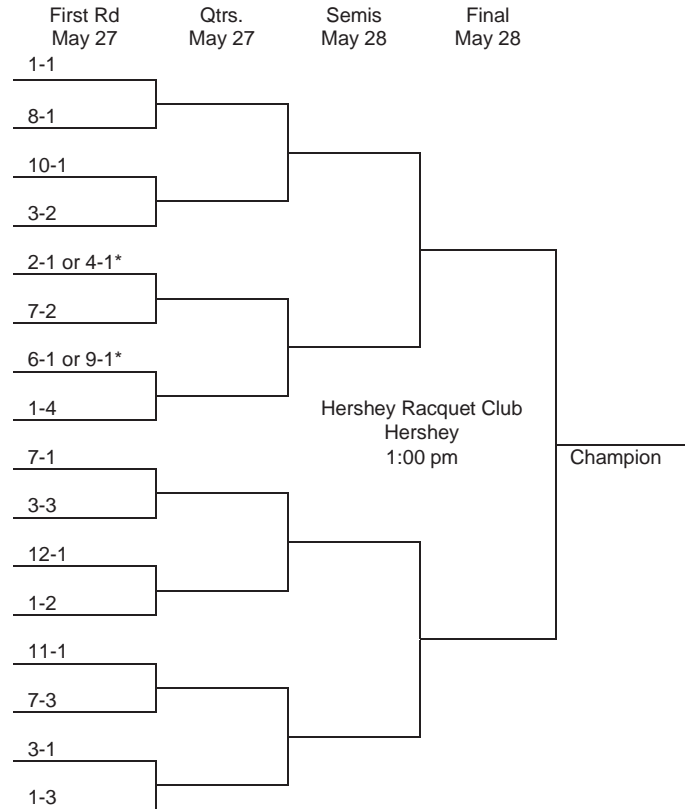

**2015 PIAA AA GIRLS' TEAM TENNIS CHAMPIONSHIP**

**2015 PIAA AAA GIRLS' TEAM TENNIS CHAMPIONSHIP**

\*Indicates District combined with another District to form a Region.

**2015 PIAA AA GIRLS' SINGLES AND DOUBLES TENNIS CHAMPIONSHIP**

**2015 PIAA AAA GIRLS' SINGLES AND DOUBLES TENNIS CHAMPIONSHIP**

\*Indicates District combined with another District to form a Region.

**2016 PIAA AA BOYS' TEAM TENNIS CHAMPIONSHIP**

\*Indicates District combined with another District to form a Region.

**2016 PIAA AAA BOYS' TEAM TENNIS CHAMPIONSHIP**

\*Indicates District combined with another District to form a Region.

**2016 PIAA AA BOYS' SINGLES AND DOUBLES  
TENNIS CHAMPIONSHIP**

**2016 PIAA AAA BOYS' SINGLES AND DOUBLES  
TENNIS CHAMPIONSHIP**

\*Indicates District combined with another District to form a Region.