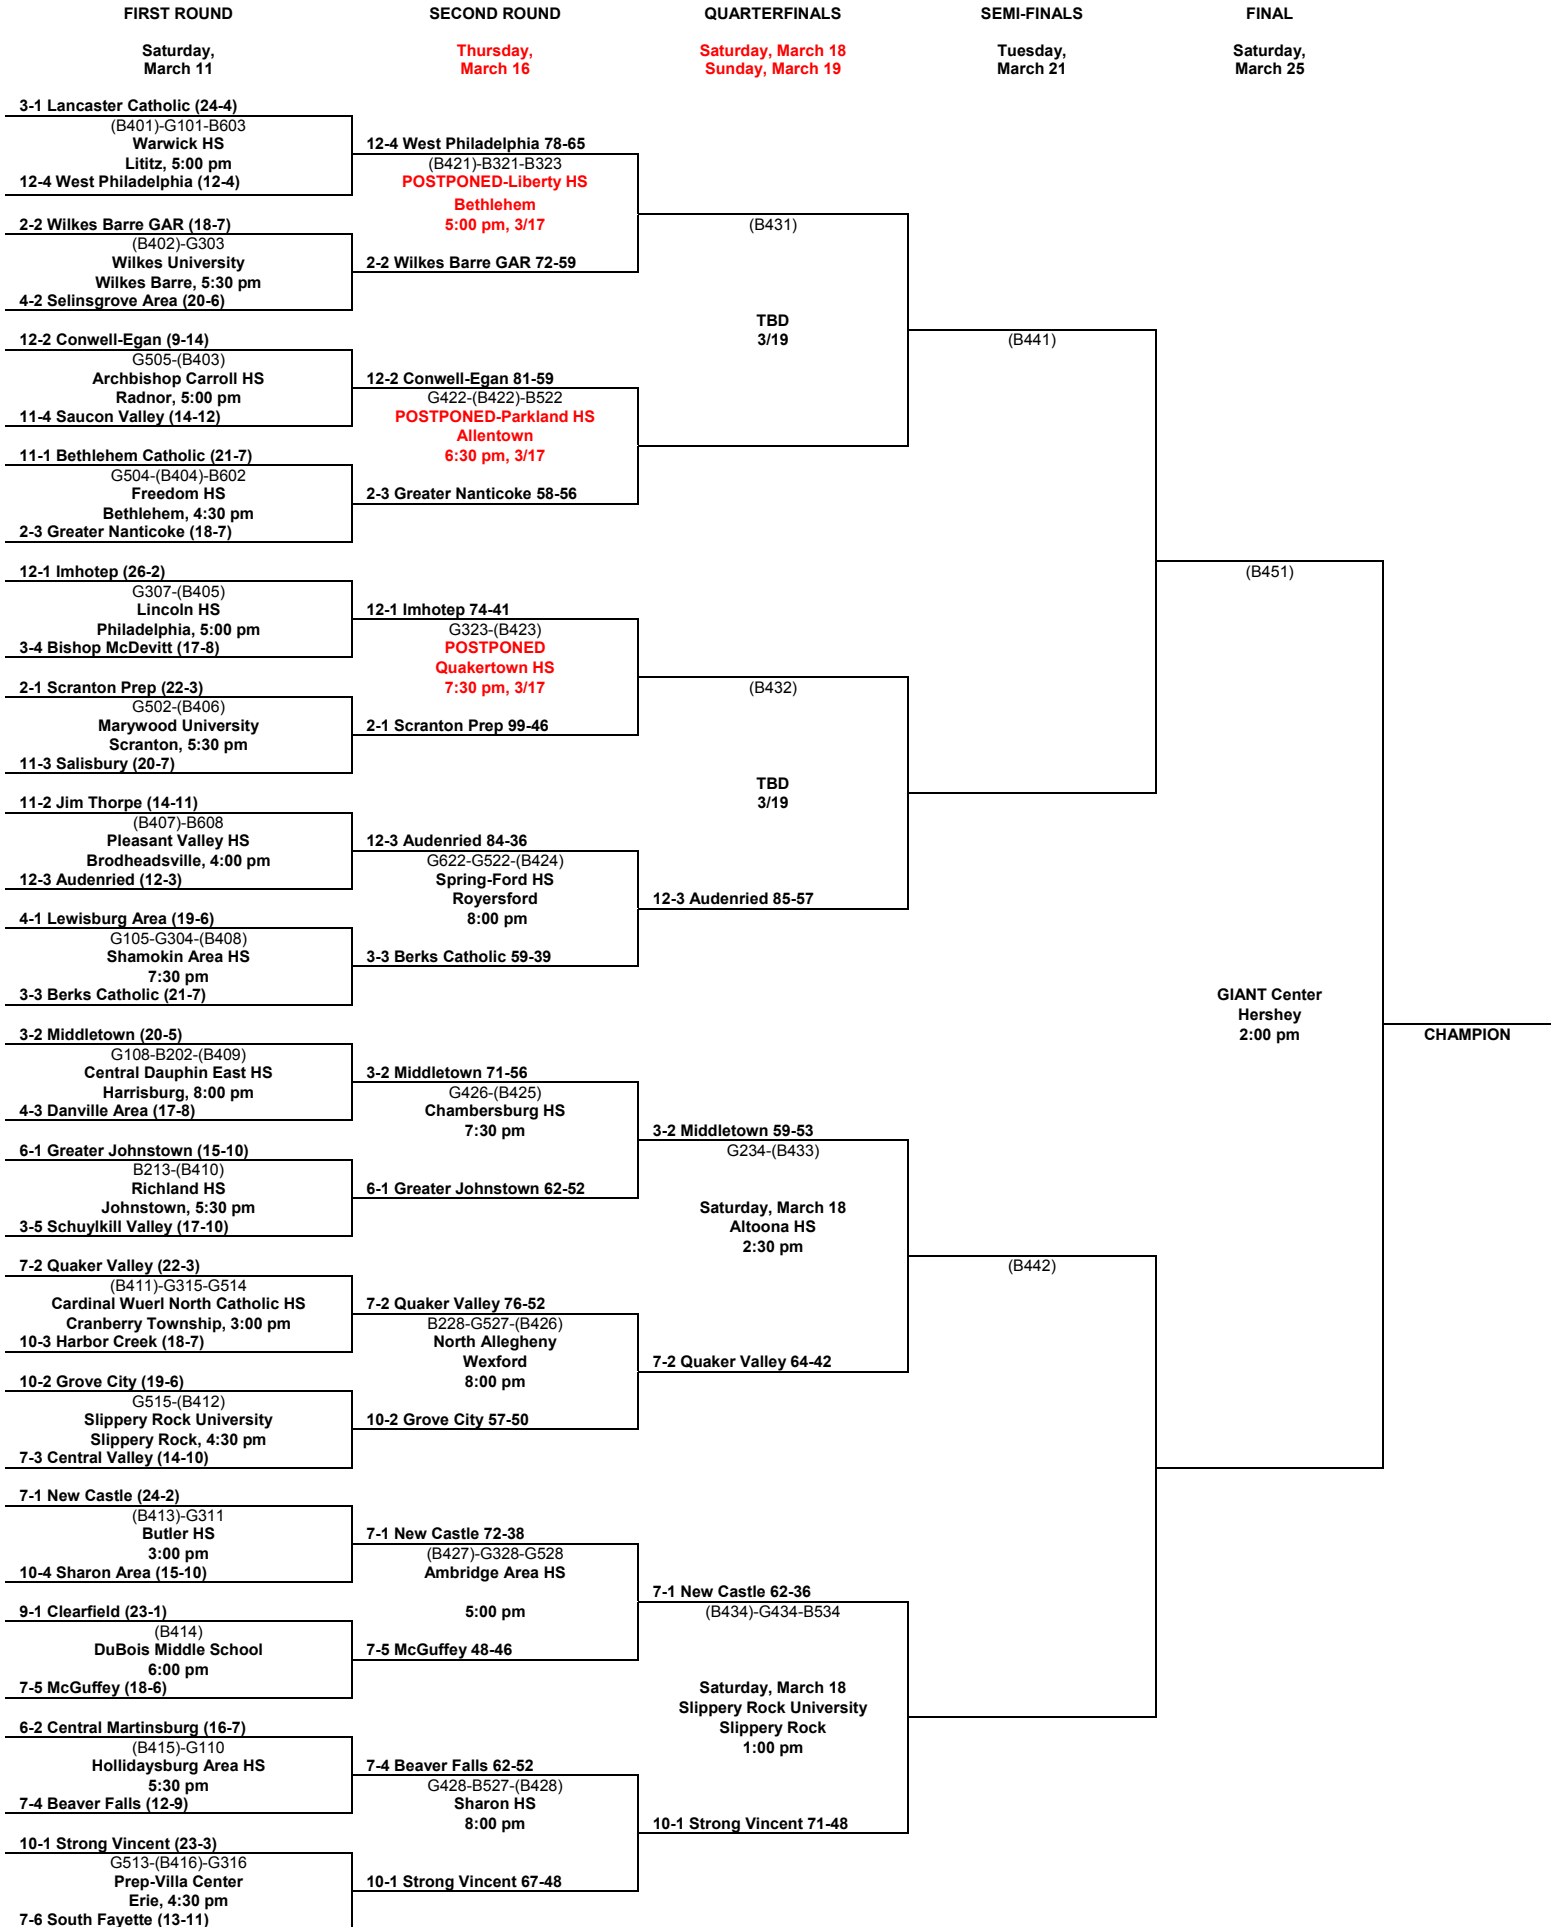

2016-2017 PIAA AAAA BOYS' BASKETBALL CHAMPIONSHIP