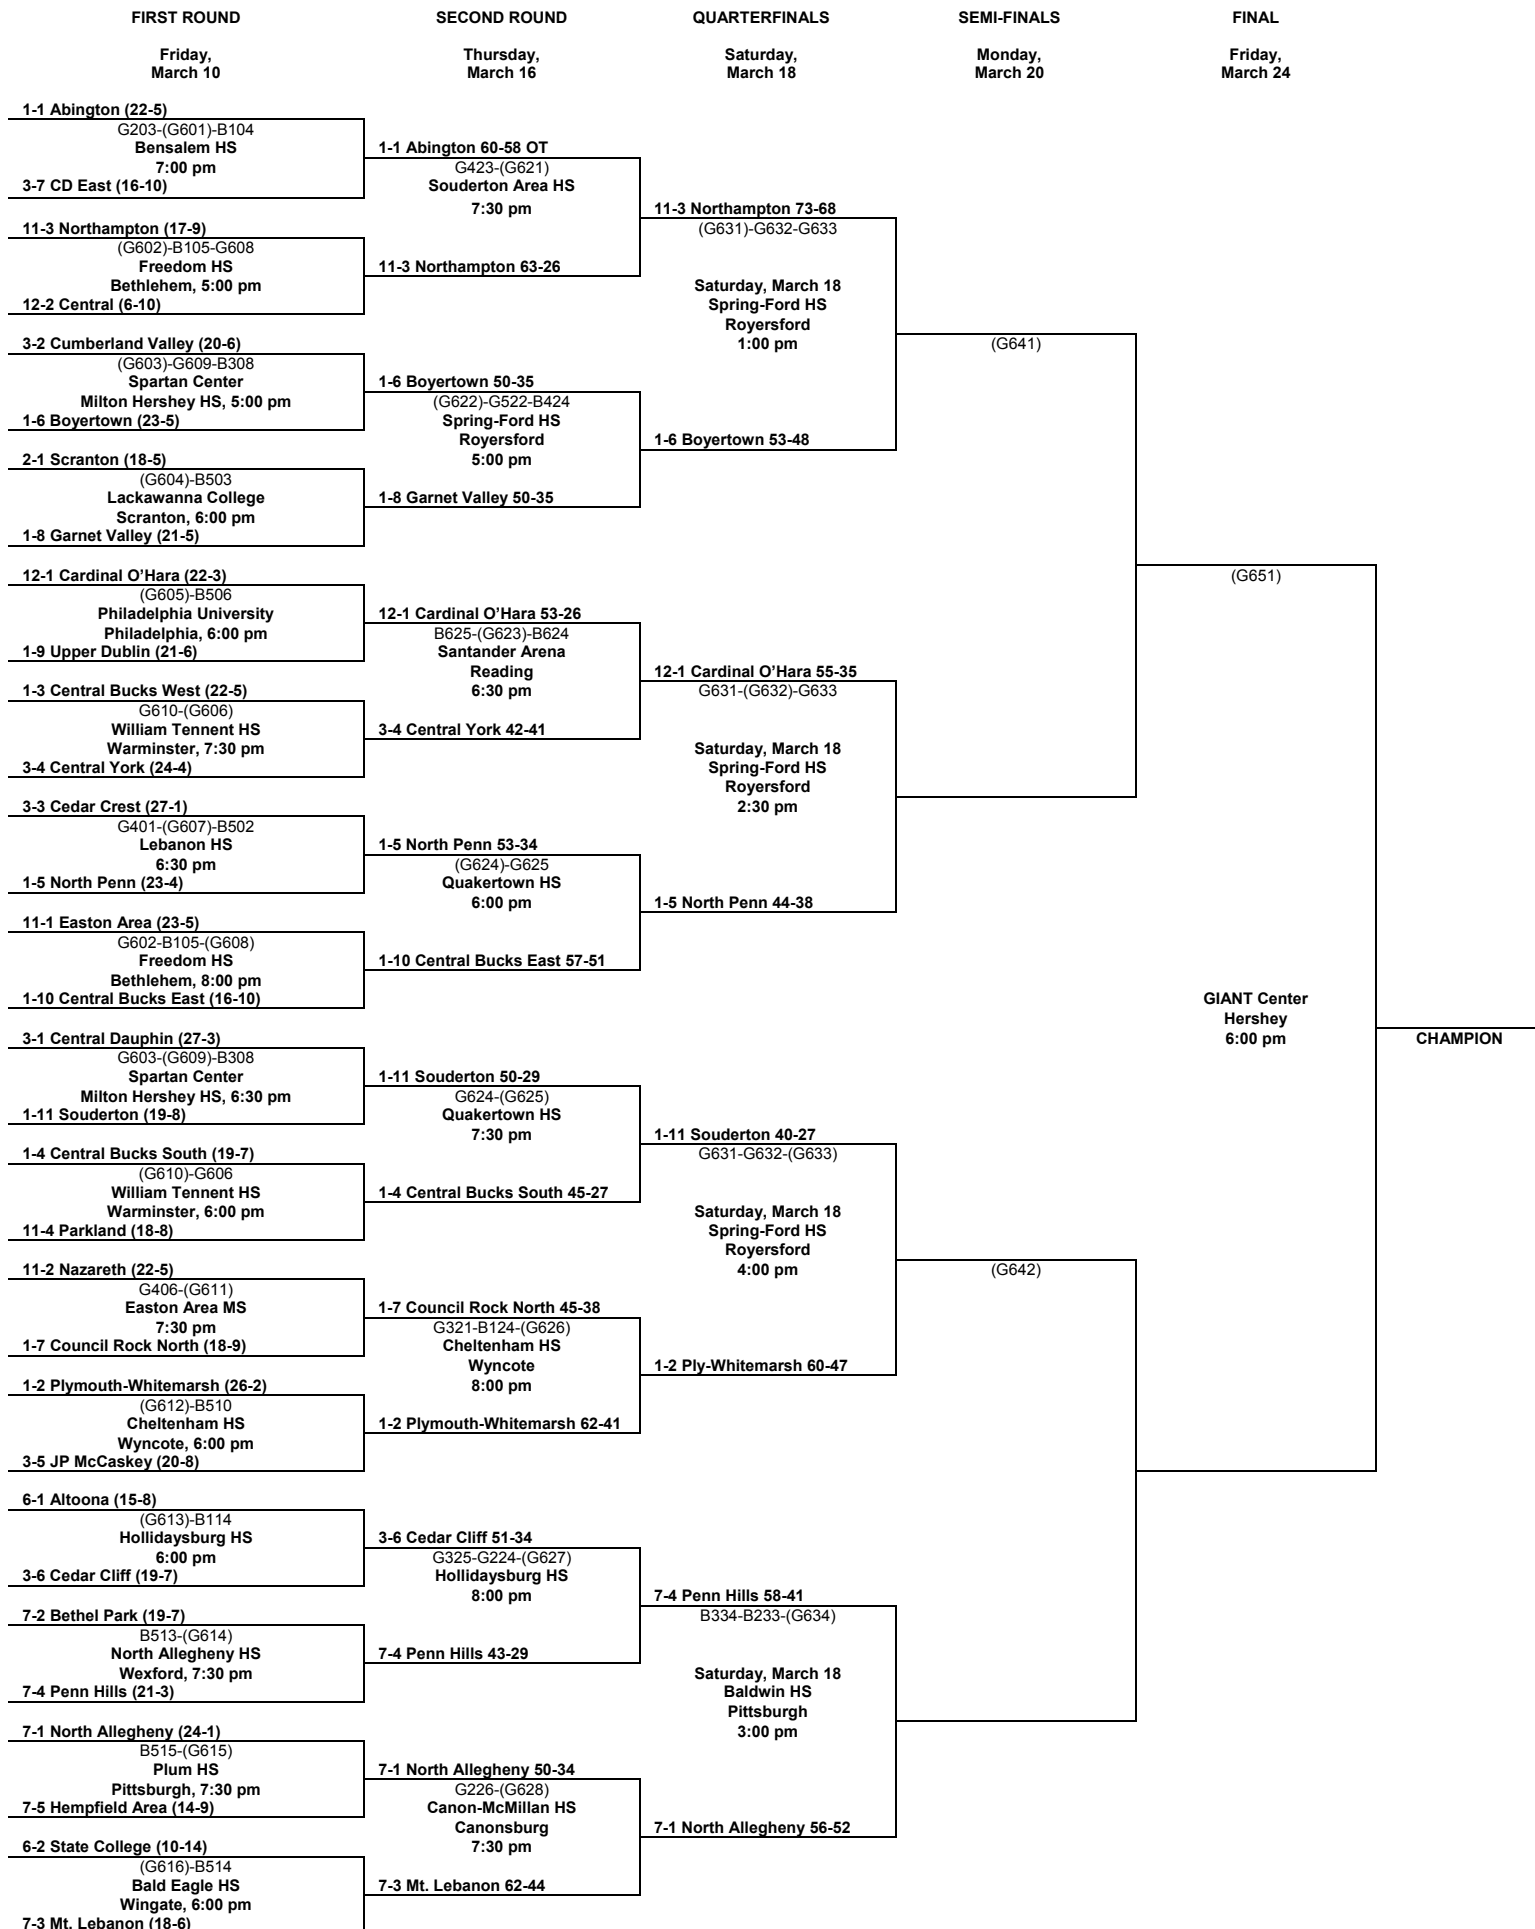

2016-2017 PIAA AAAAAA GIRLS' BASKETBALL CHAMPIONSHIP

CHAMPION