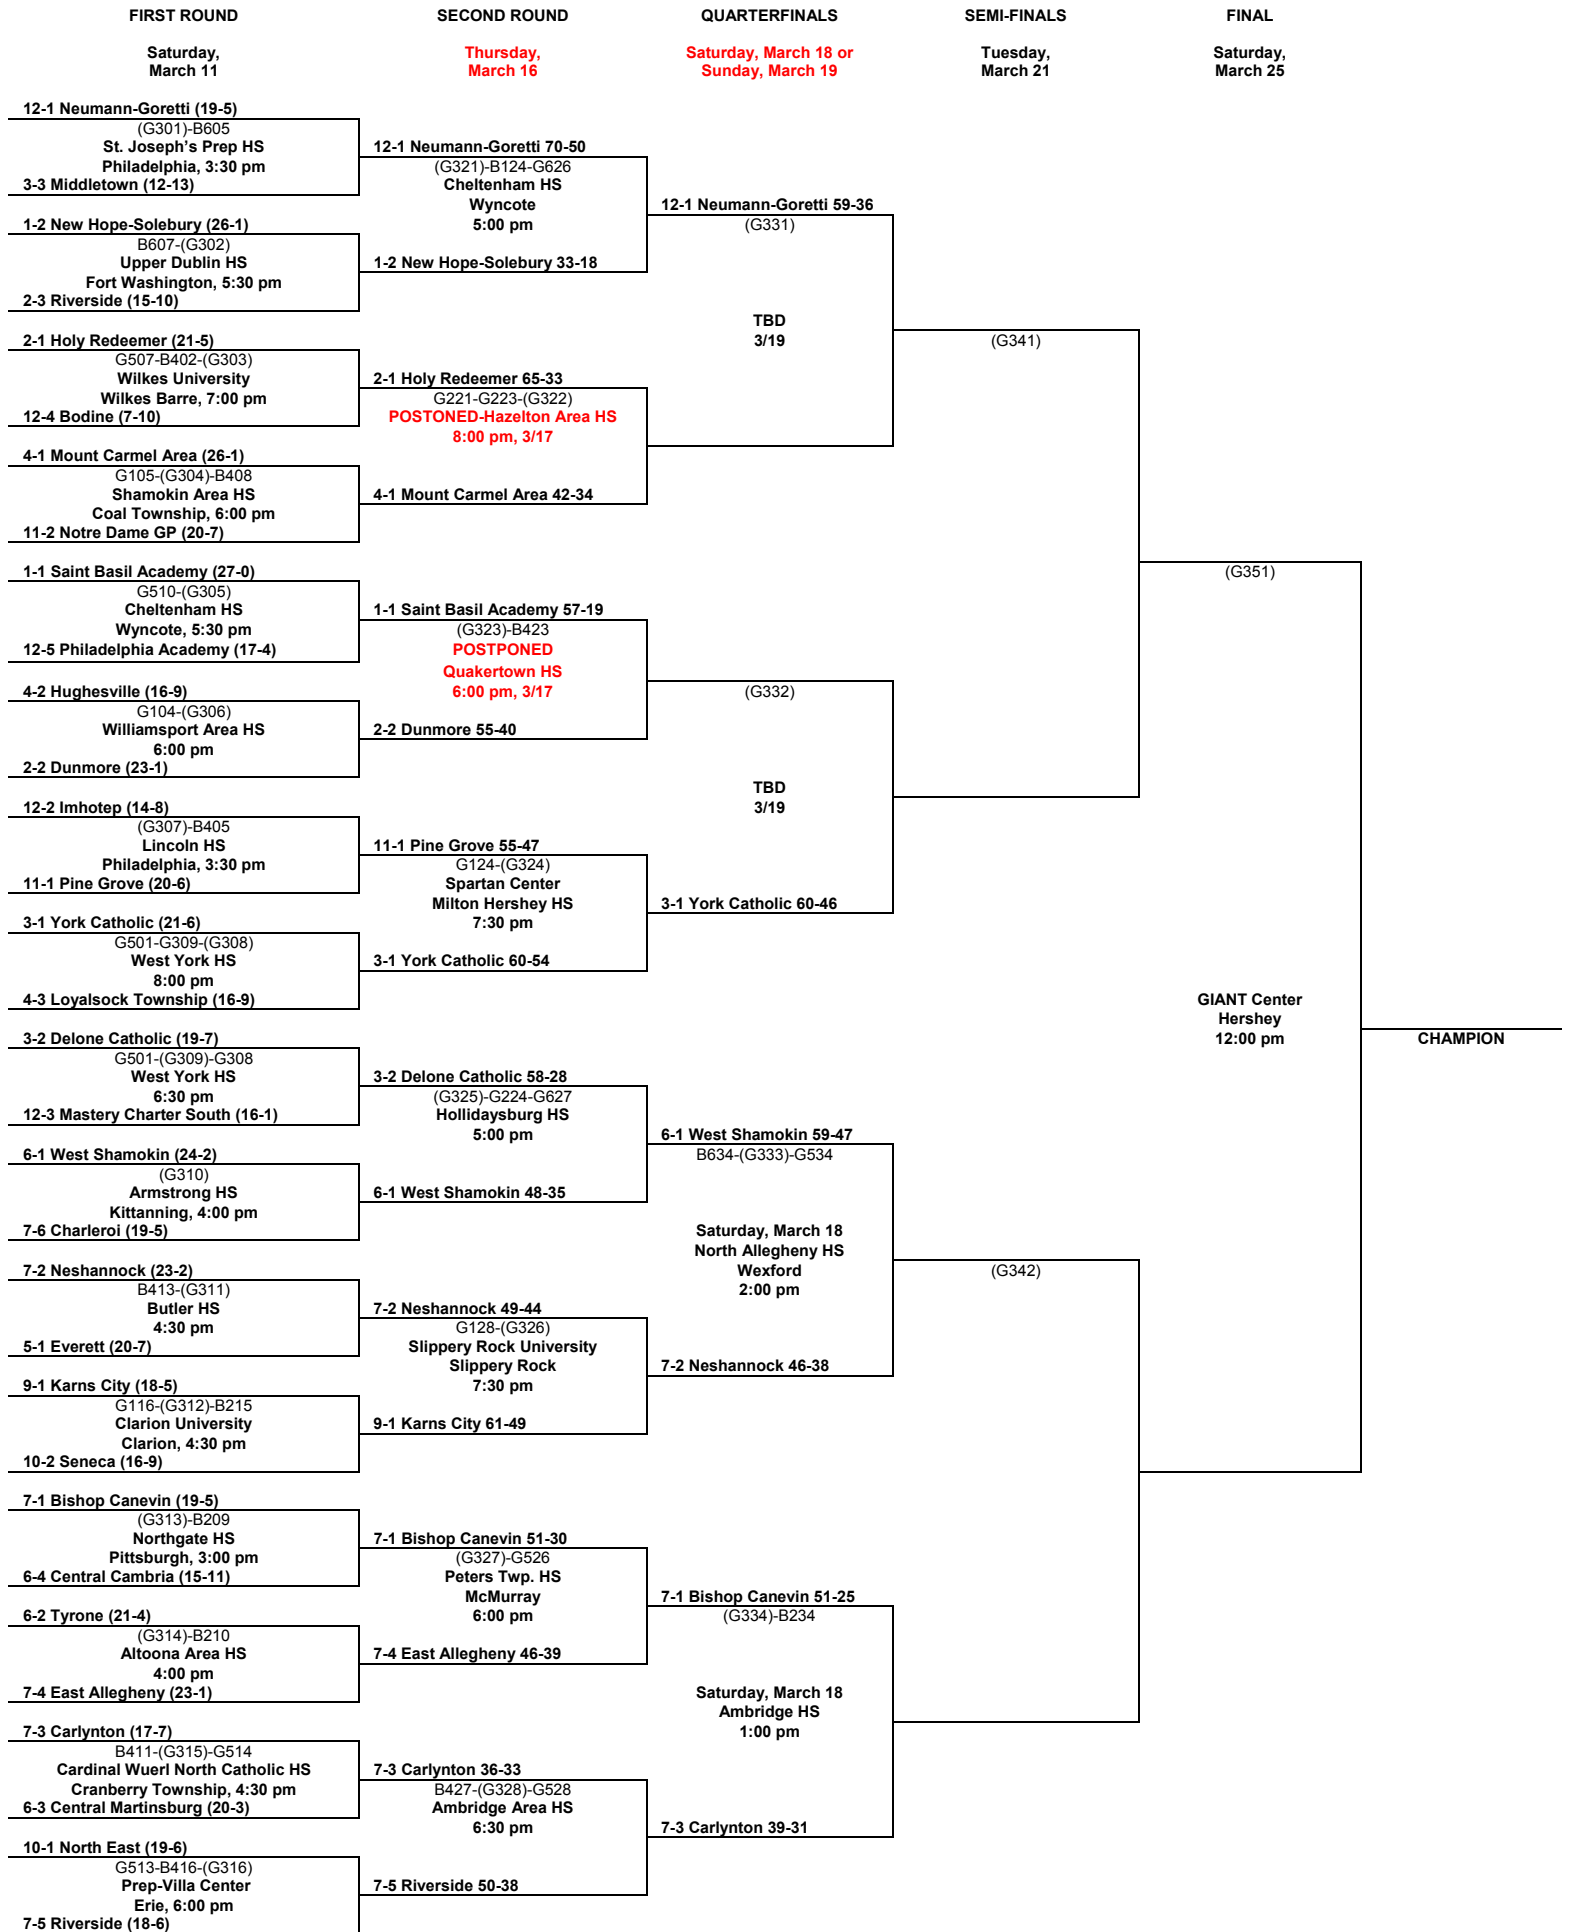

2016-2017 PIAA A GIRLS' BASKETBALL CHAMPIONSHIP

GIANT Center
Hershey
12:00 pm

CHAMPION

2016-2017 PIAA AA GIRLS' BASKETBALL CHAMPIONSHIP

CHAMPION

2016-2017 PIAA AAA GIRLS' BASKETBALL CHAMPIONSHIP

CHAMPION

2016-2017 PIAA AAAA GIRLS' BASKETBALL CHAMPIONSHIP