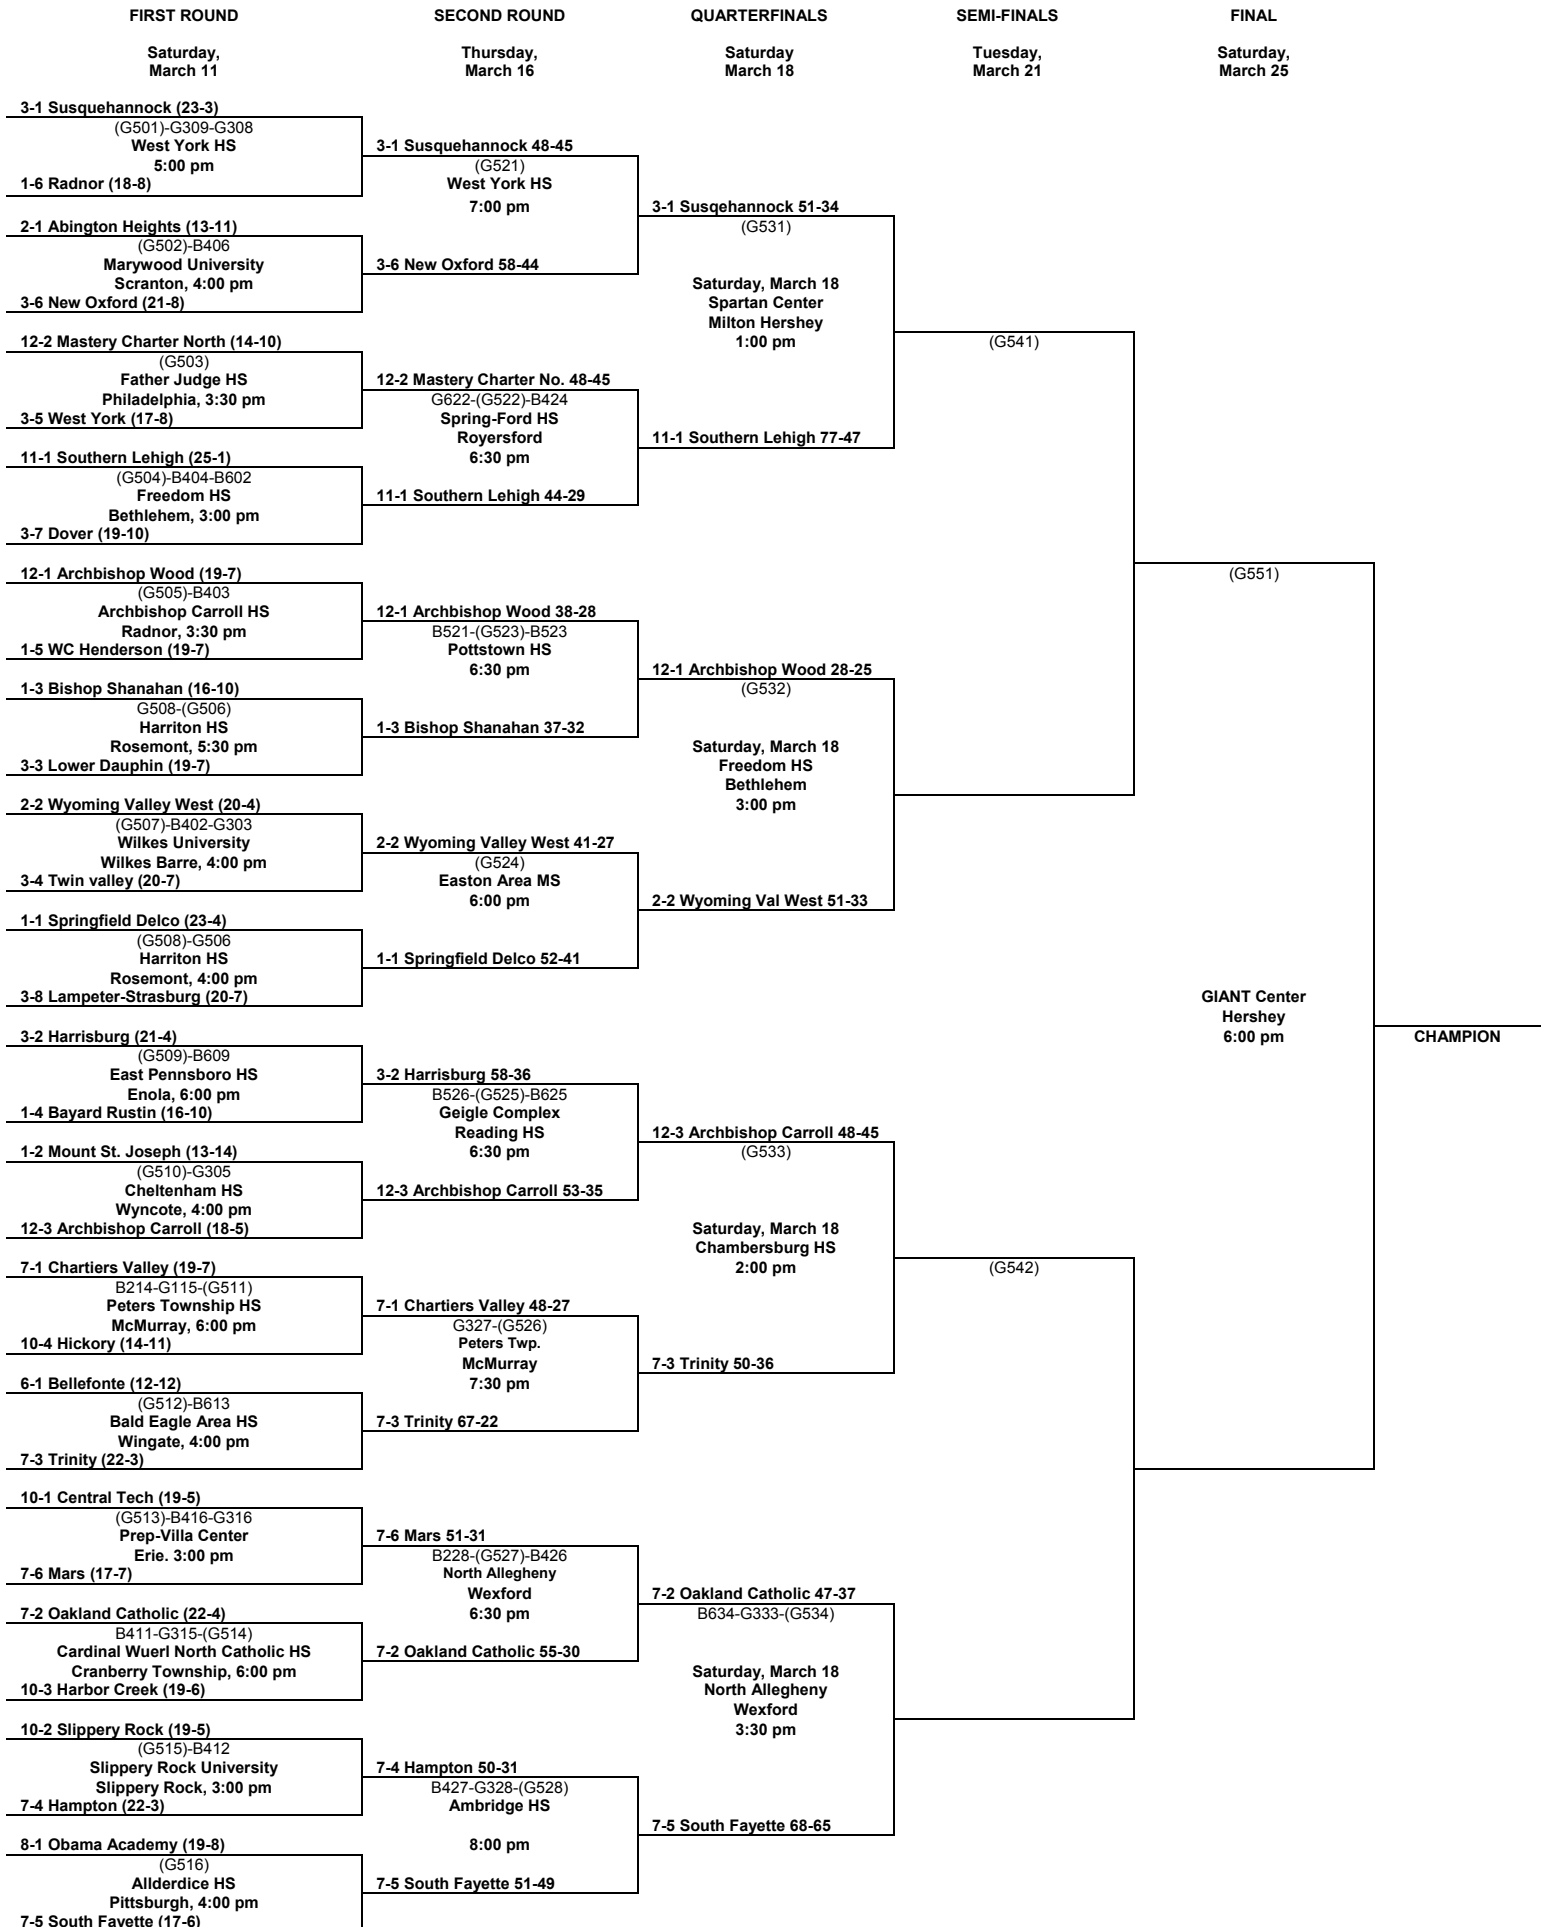

2016-2017 PIAA AAAAA GIRLS' BASKETBALL CHAMPIONSHIP

GIANT Center
Hershey
6:00 pm

CHAMPION