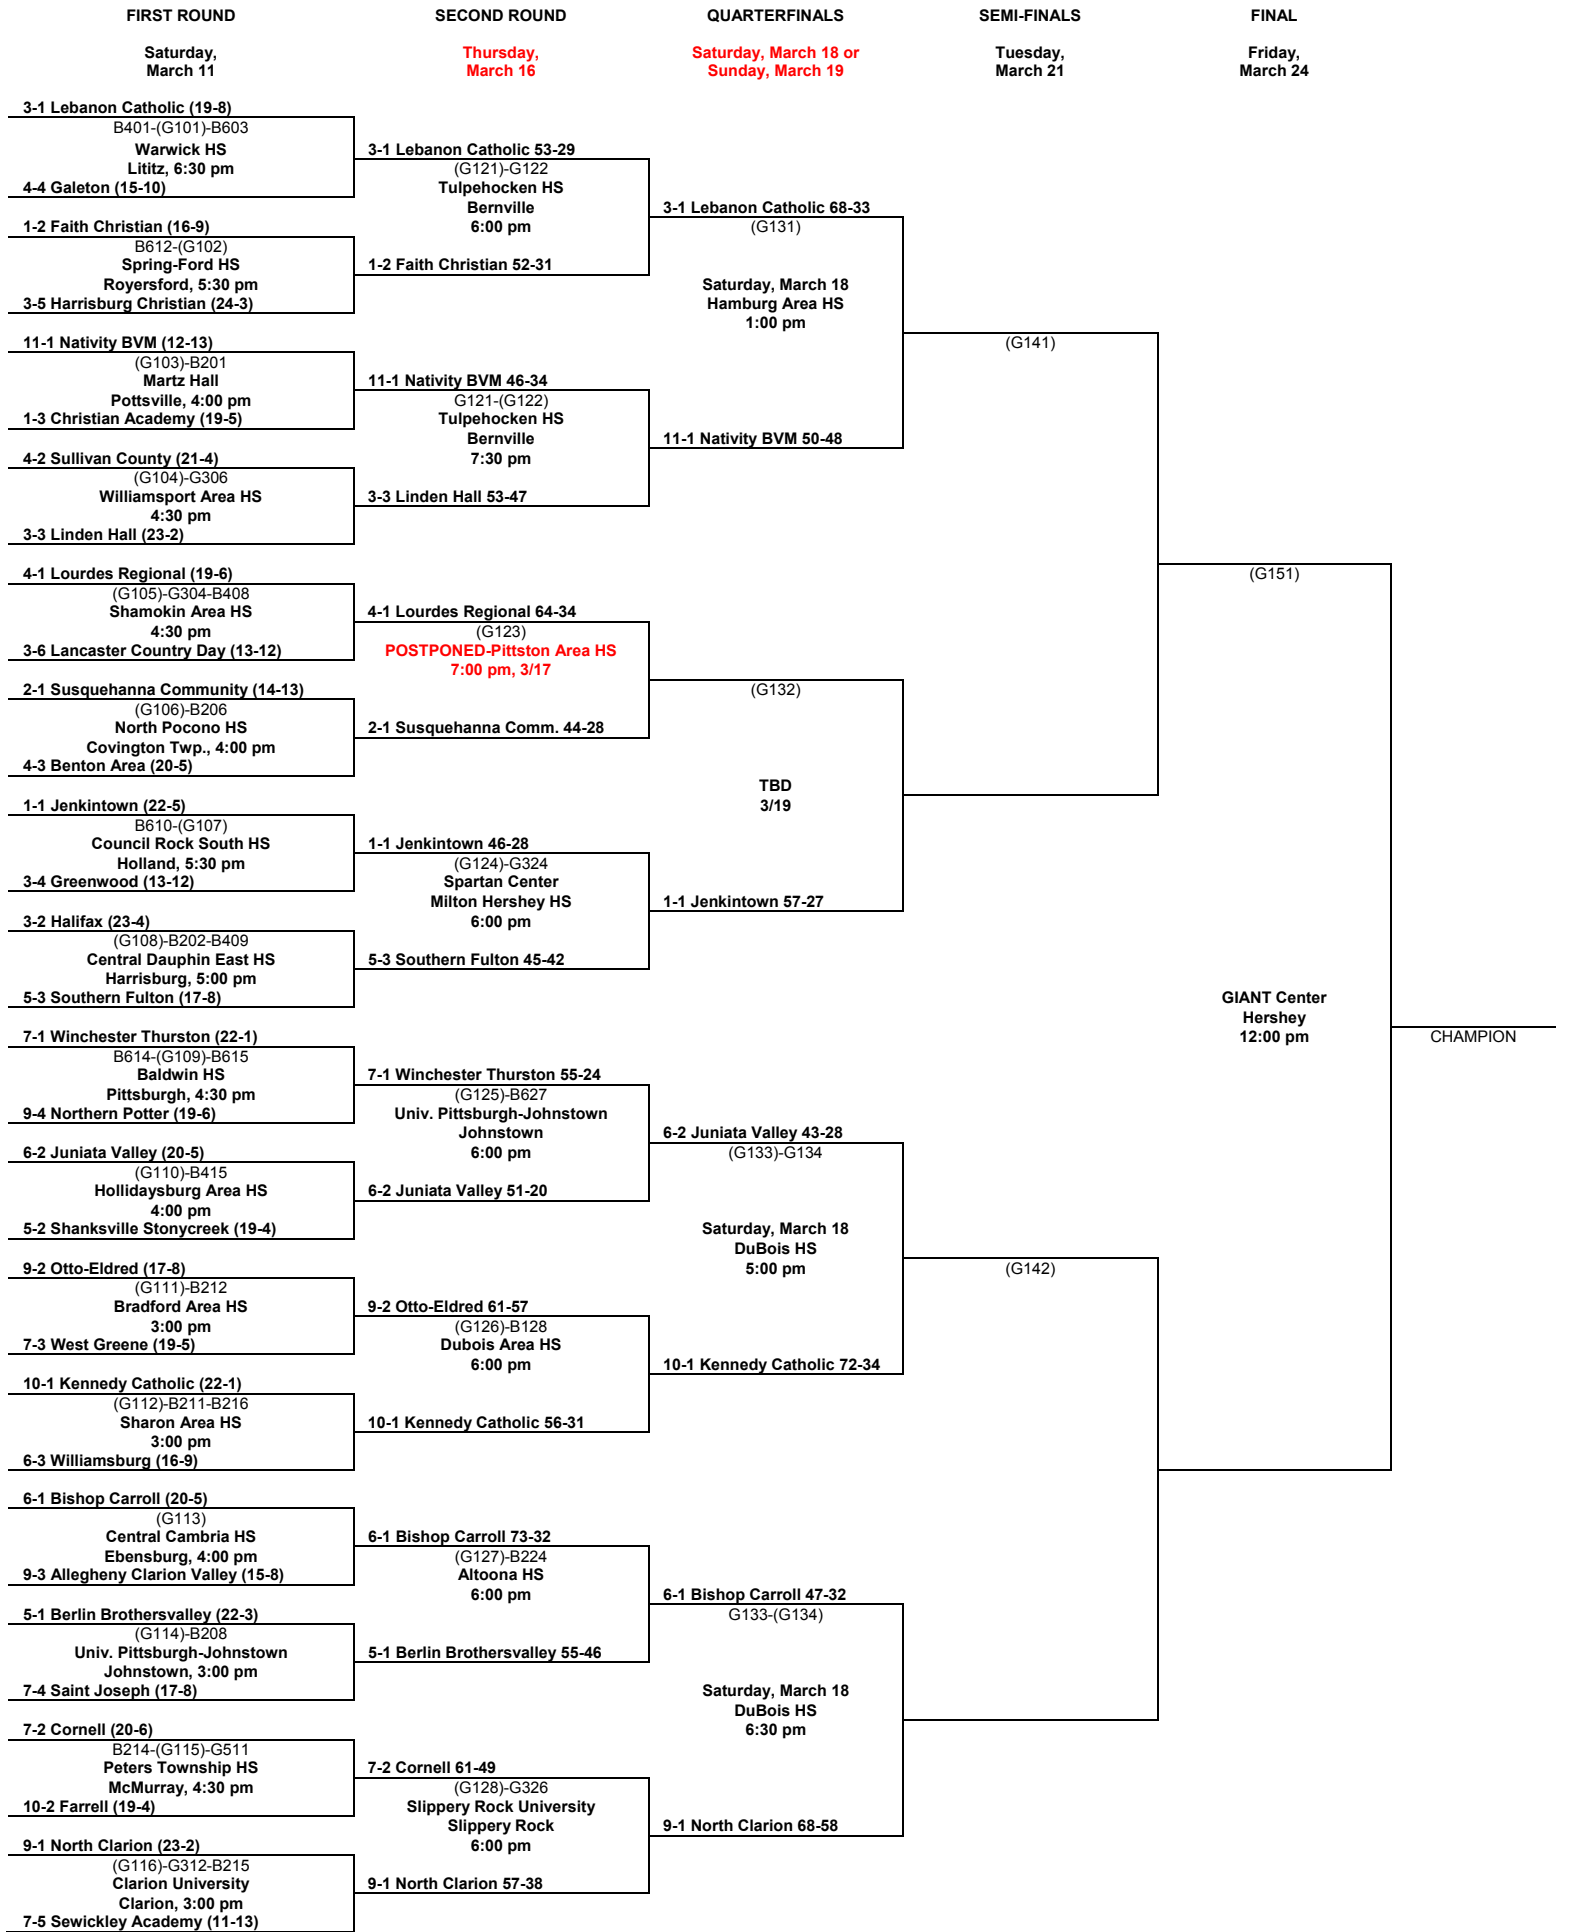

2016-2017 PIAA A GIRLS' BASKETBALL CHAMPIONSHIP

GIANT Center
Hershey
12:00 pm

CHAMPION

2016-2017 PIAA AA GIRLS' BASKETBALL CHAMPIONSHIP

CHAMPION

2016-2017 PIAA AAA GIRLS' BASKETBALL CHAMPIONSHIP

CHAMPION

2016-2017 PIAA AAAA GIRLS' BASKETBALL CHAMPIONSHIP