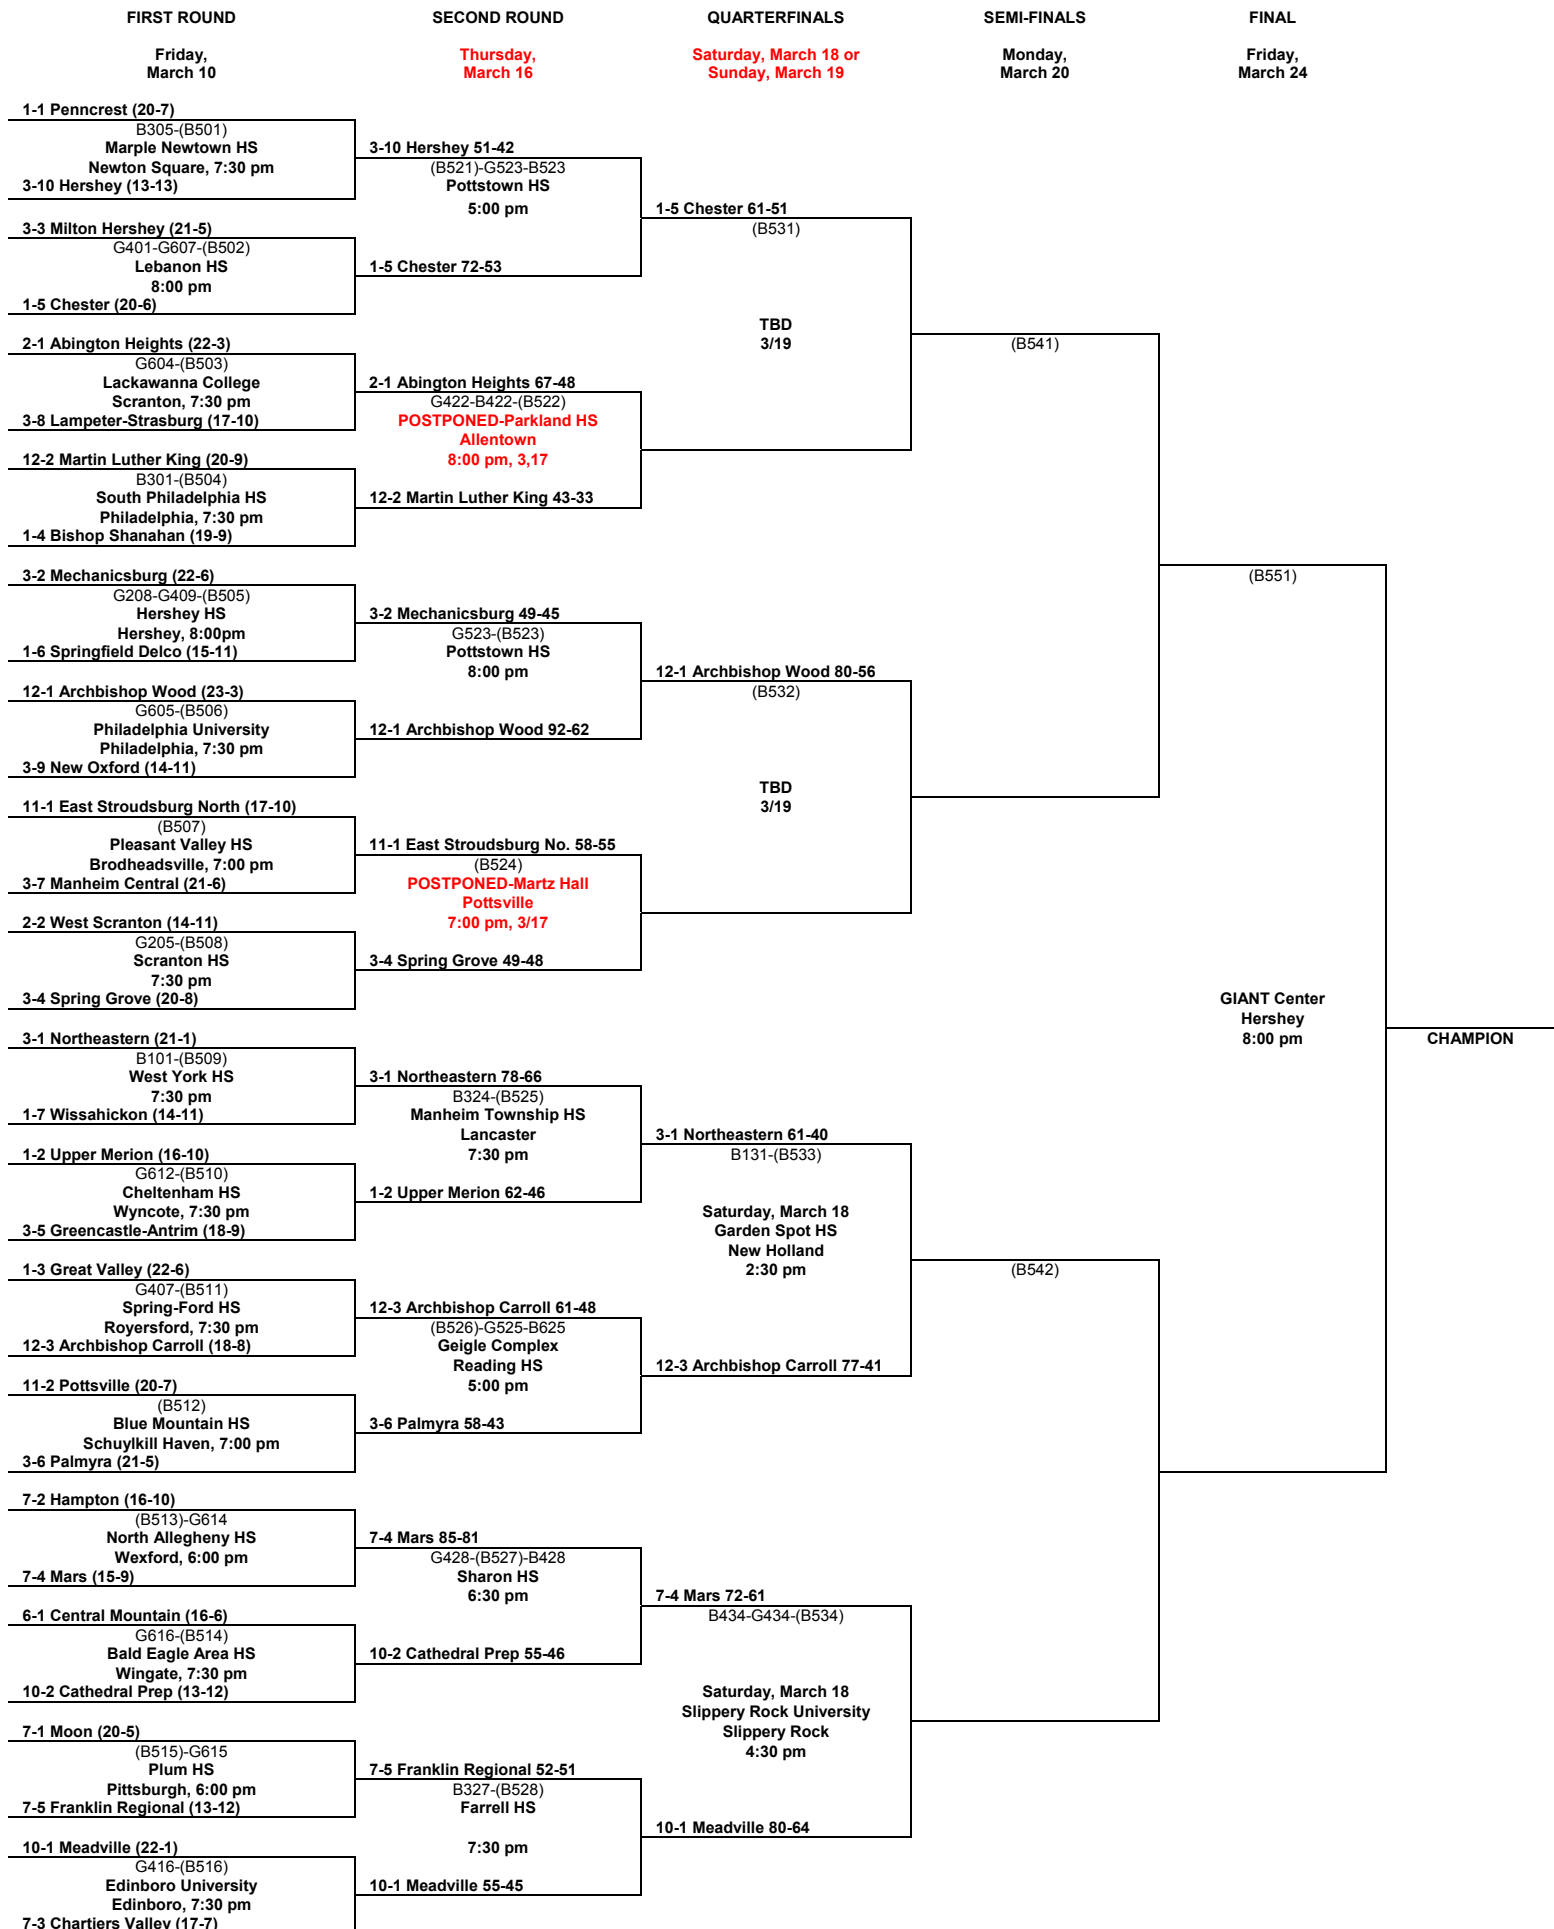

(B351)

GIANT Center
Hershey
8:00 pm

CHAMPION

2016-2017 PIAA AAAA BOYS' BASKETBALL CHAMPIONSHIP

2016-2017 PIAA AAAAA BOYS' BASKETBALL CHAMPIONSHIP

2016-2017 PIAA AAAAAA BOYS' BASKETBALL CHAMPIONSHIP