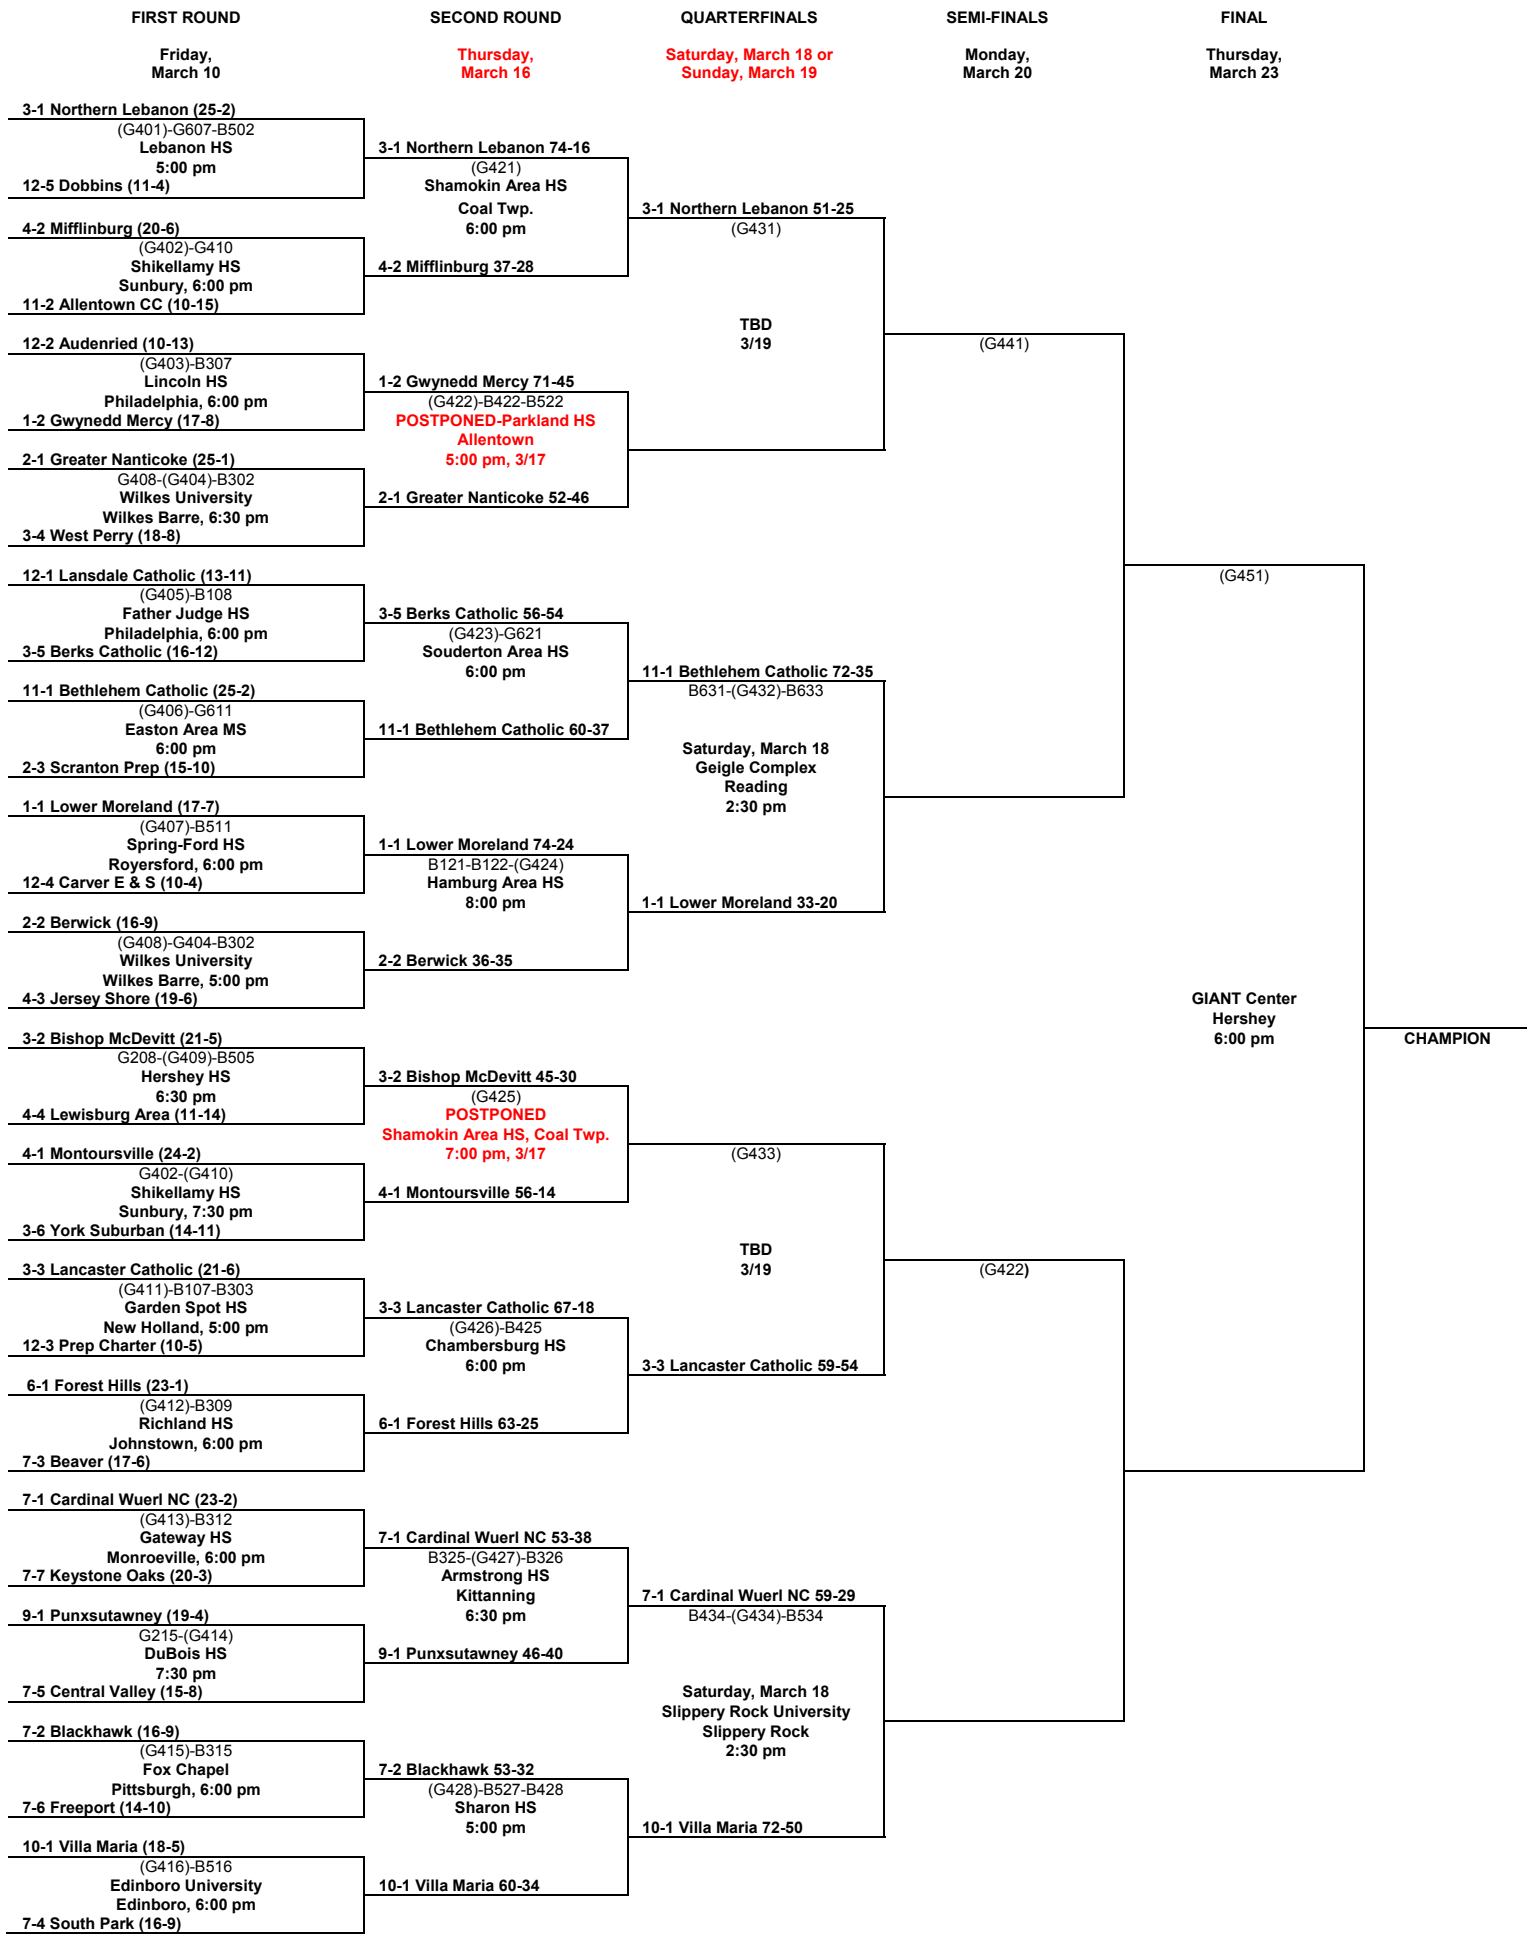

2016-2017 PIAA A GIRLS' BASKETBALL CHAMPIONSHIP

GIANT Center
Hershey
12:00 pm

CHAMPION

2016-2017 PIAA AA GIRLS' BASKETBALL CHAMPIONSHIP

CHAMPION

2016-2017 PIAA AAA GIRLS' BASKETBALL CHAMPIONSHIP

CHAMPION

2016-2017 PIAA AAAA GIRLS' BASKETBALL CHAMPIONSHIP