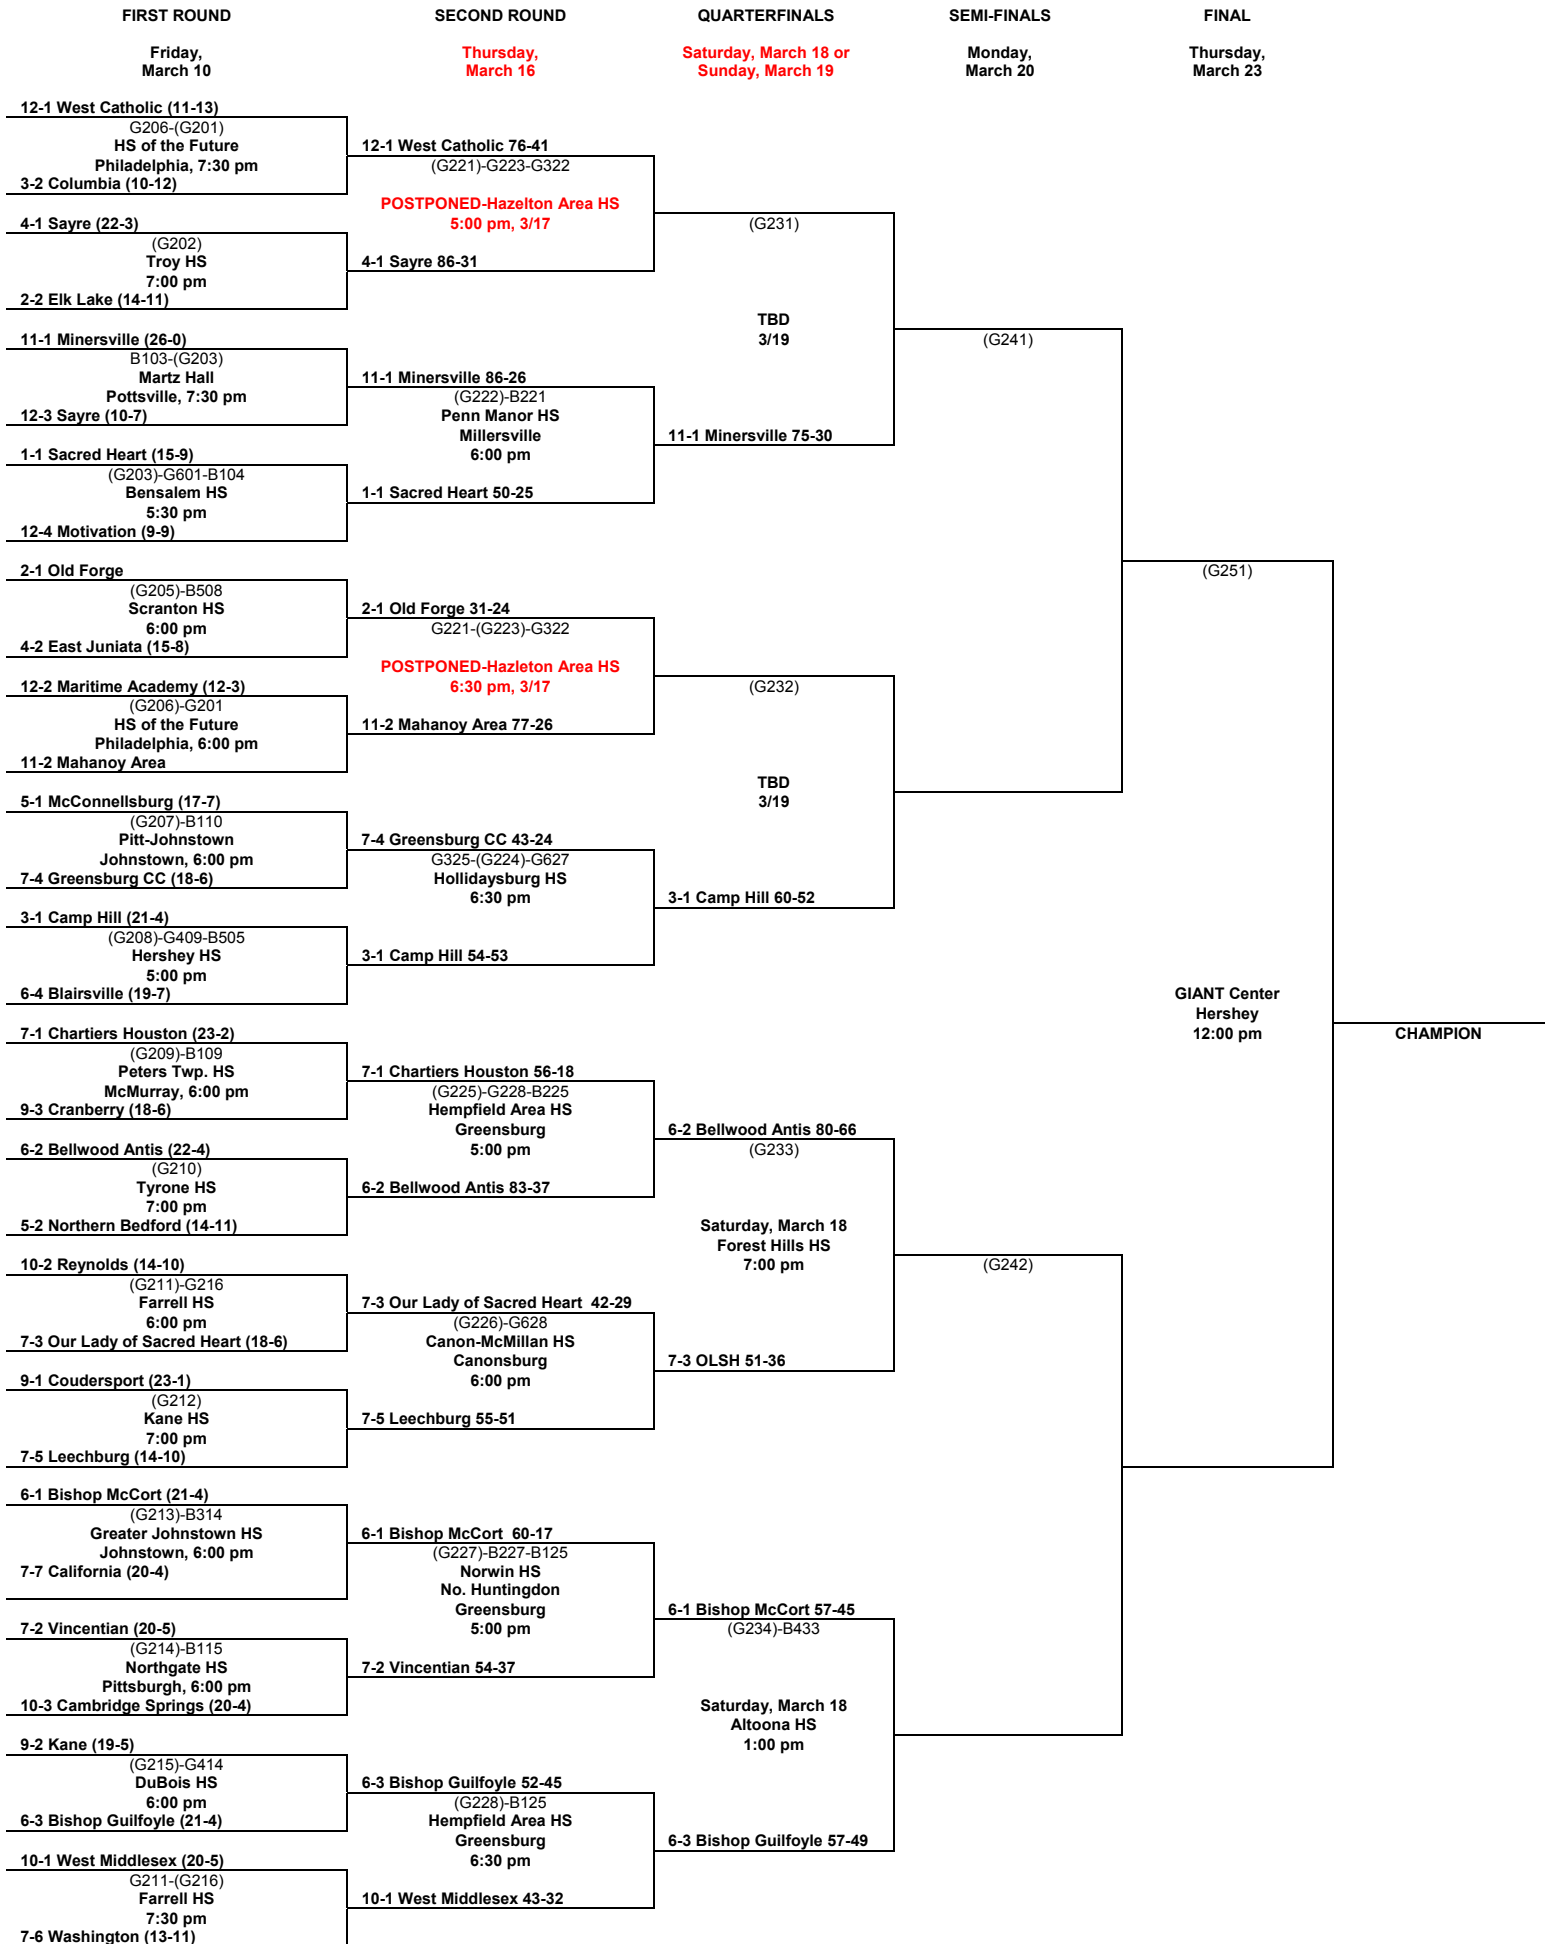

2016-2017 PIAA A GIRLS' BASKETBALL CHAMPIONSHIP

GIANT Center
Hershey
12:00 pm

CHAMPION

2016-2017 PIAA AA GIRLS' BASKETBALL CHAMPIONSHIP

CHAMPION

2016-2017 PIAA AAA GIRLS' BASKETBALL CHAMPIONSHIP

CHAMPION

2016-2017 PIAA AAAA GIRLS' BASKETBALL CHAMPIONSHIP